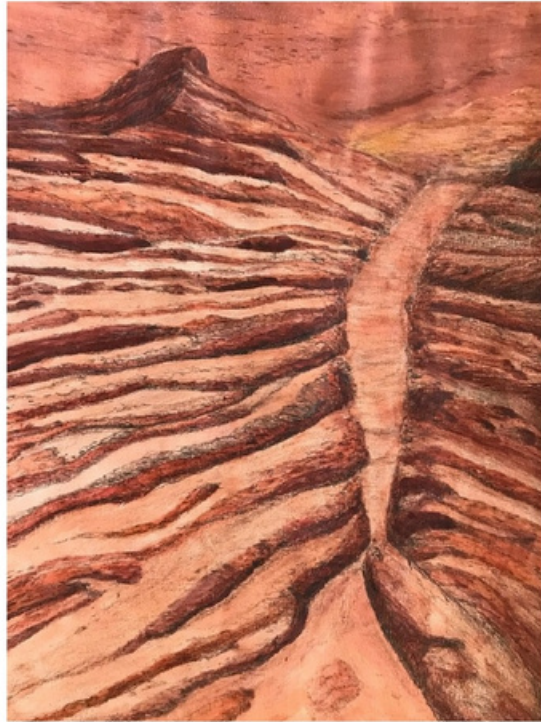

SOLD

MICHELLE HALLINAN
Mungo Red Earth
Watercolour & Pencil
40 x 28 cm
AUD 388