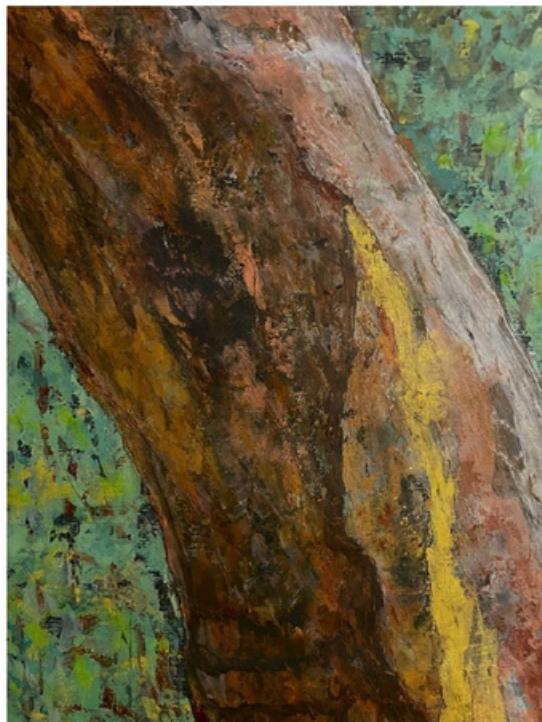

MICHELLE HALLINAN
Kimberley Red Ranges
Gouache, pastel
32 x 42 cm
AUD 295

MICHELLE HALLINAN
Purnululu Vista
Gouache, pastel
28 x 40 cm
AUD 355

MICHELLE HALLINAN
Reds of the Kimberleys
Gouache, pastel
32 x 42 cm
AUD 295

MICHELLE HALLINAN
Tenacious Life
Watercolour & Pencil
40 x 28 cm

SOLD

MICHELLE HALLINAN
Standing in Peace
Gouache, impasto, pencil
66 x 53 cm
AUD 565

SOLD

SOLD

MICHELLE HALLINAN
Bark Tracks 1
Impasto, acrylic, pencil.
66 x 53 cm
AUD 565

MICHELLE HALLINAN
Bark Tracks 2
Gouache, impasto, pencil
66 x 53 cm
AUD 565

MICHELLE HALLINAN
Leaning and reaching
Leaning and reaching
66 x 53 cm
AUD 565

MICHELLE HALLINAN
Tower of Strength
Gouache, impasto, pencil
66 x 53 cm
AUD 565