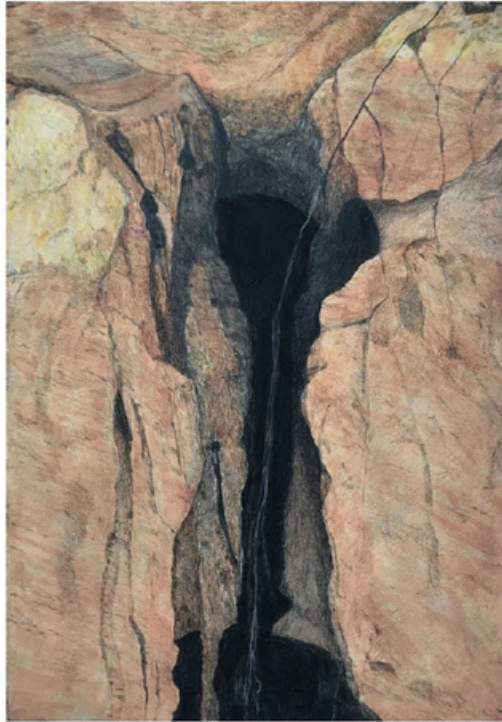

MICHELLE HALLINAN
Kimberley Red Ranges
Gouache, pastel
32 x 42 cm
AUD 295

MICHELLE HALLINAN
Purnululu Vista
Gouache, pastel
28 x 40 cm
AUD 355

MICHELLE HALLINAN
Reds of the Kimberleys
Gouache, pastel
32 x 42 cm
AUD 295

MICHELLE HALLINAN
Mungo Crevice
Watercolour & Pencil
40 x 28 cm
AUD 388

SOLD

SOLD

MICHELLE HALLINAN
Mungo Red Earth
Watercolour & Pencil
40 x 28 cm
AUD 388

MICHELLE HALLINAN
Mungo Vastness
Watercolour & Pencil
40 x 28 cm
AUD 388

MICHELLE HALLINAN
Tenacious Life
Watercolour & Pencil
40 x 28 cm

SOLD

MICHELLE HALLINAN
Standing in Peace
Gouache, impasto, pencil
66 x 53 cm
AUD 565

SOLD

SOLD

MICHELLE HALLINAN
Bark Tracks 1
Impasto, acrylic, pencil.
66 x 53 cm
AUD 565