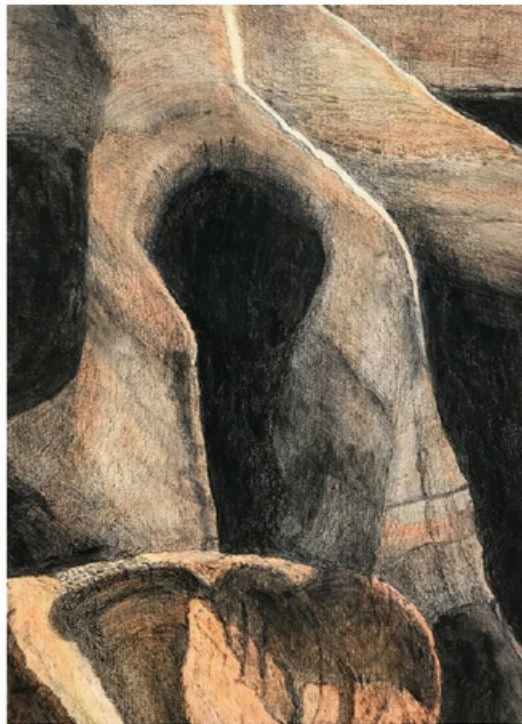

MICHELLE HALLINAN
Mungo Crevice
Watercolour & Pencil
40 x 28 cm
AUD 388

SOLD