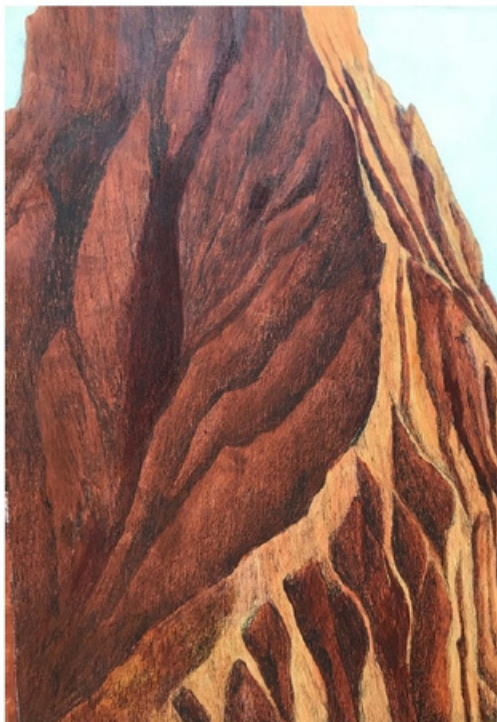

MICHELLE HALLINAN
Earths Edge 4
Mixed medium- Ink, gouache, collage and encaustic
21 x 21 cm
AUD 225

SOLD