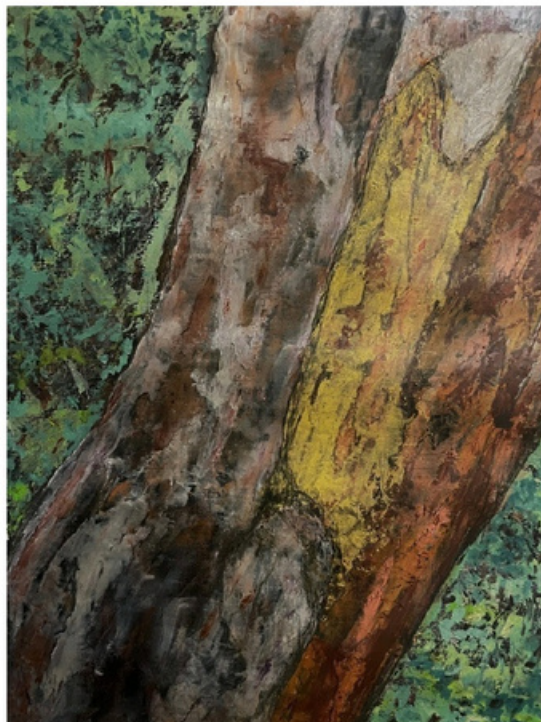

MICHELLE HALLINAN
Leaning and reaching
Leaning and reaching
66 x 53 cm
AUD 565