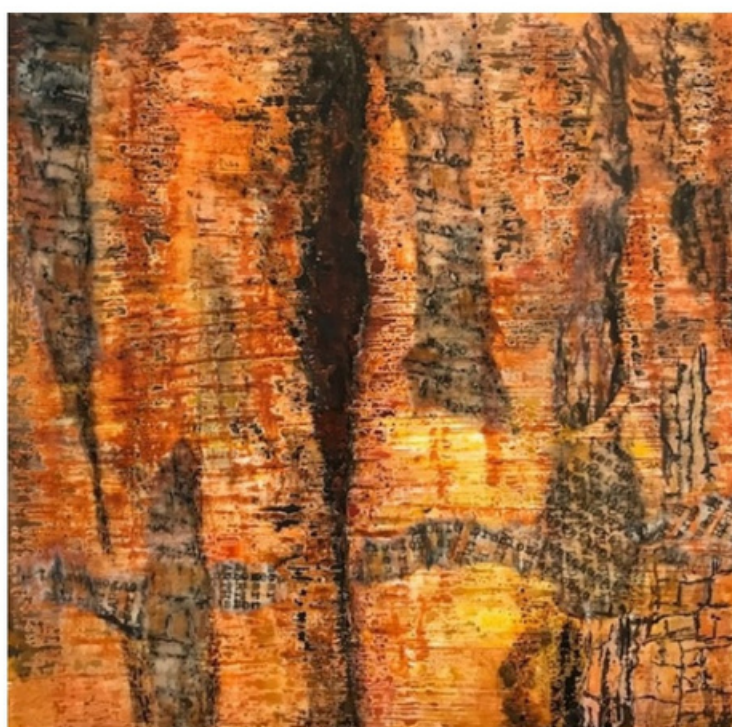

Mixed media works on paper and sculptures inspired by interactions between coastal and bushland environs.

SOLD

MICHELLE HALLINAN

Earths Edge 1

Mixed medium- Ink, gouache, collage and encaustic

21 x 21 cm

AUD 225

SOLD

MICHELLE HALLINAN

Earths Edge 2

Mixed medium- Ink, gouache, collage and encaustic

21 x 21 cm

AUD 225

MICHELLE HALLINAN
Earths Edge 3
Mixed medium- Ink, gouache, collage and encaustic
21 x 21 cm
AUD 225